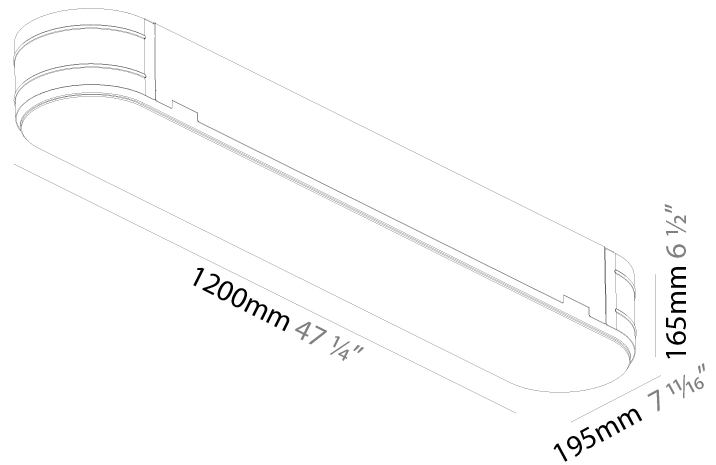

GENERAL

Series: Smoothy
Subseries: Smoothline
Brand: Prolicht
Division: Architectural
Mounting Type: Trimless
Mounting Location: Ceiling
Subcategory: Ambient

PHYSICAL

Shape: Oval
Length (mm): 1200
Length (in): 47 1/4
Width (mm): 195
Width (in): 7 11/16
Depth (mm): 165
Depth (in): 6 1/2
Ceiling Thickness (mm): 10 / 12.5 / 15 / 25 / 30
Ceiling Thickness (in): 3/8 or 1/2 or 9/16 or 1 or 1 3/16
Min. Recessing Depth (mm): 180
Min. Recessing Depth (in): 7 1/16
Light Distribution: Direct
Weight (kg): 7.6
Weight (lbs): 16.72
Diffuser: PMMA - Opal
Fixture Material: Extruded Aluminum / Steel
Cut-out Measurements: 1235mm / 48 5/8" x 230mm / 9 1/16"
Upon Request: Unique Sizes Unique Ceiling Thickness Unique Mounting Depth Spot Inserts

ELECTRICAL

Lamp Type: LED (Zhaga Standard)
Input Wattage (W): 42
Total Output Wattage (W): 36
Dimming: [Tri-Mode (Non-Dimming and Phase Dimming (120Vac only) and 0-10V Dimming)](#)
Driver Included: Yes
Driver Location: Integrated
Driver Type: Constant Current - Universal
Driver Class: Class 2
Input Voltage (V): 120 - 277
Constant Current (MA): 500

LED

Color Temperature (*K): [3000 / 3500 / 4000](#)
Max. Delivered Lumen (lm): 3120 / 3352 / 3420
Lamp Life (hrs): 50000
Upon Request: RGB-W Tunable White Special Color Temperature CRI90

OPTICAL

RATINGS AND CERTIFICATIONS

Certified By: Certified for North American Standards
IP rating: IP20

PROJECT
TYPE
SPECIFIER
QUANTITY
DATE

1235mm x 230mm
48 5/8" x 9 1/16"

10 | 12 1/2 | 15 | 25 | 30mm
3/8" | 1/2" | 9/16" | 1" | 3/16"